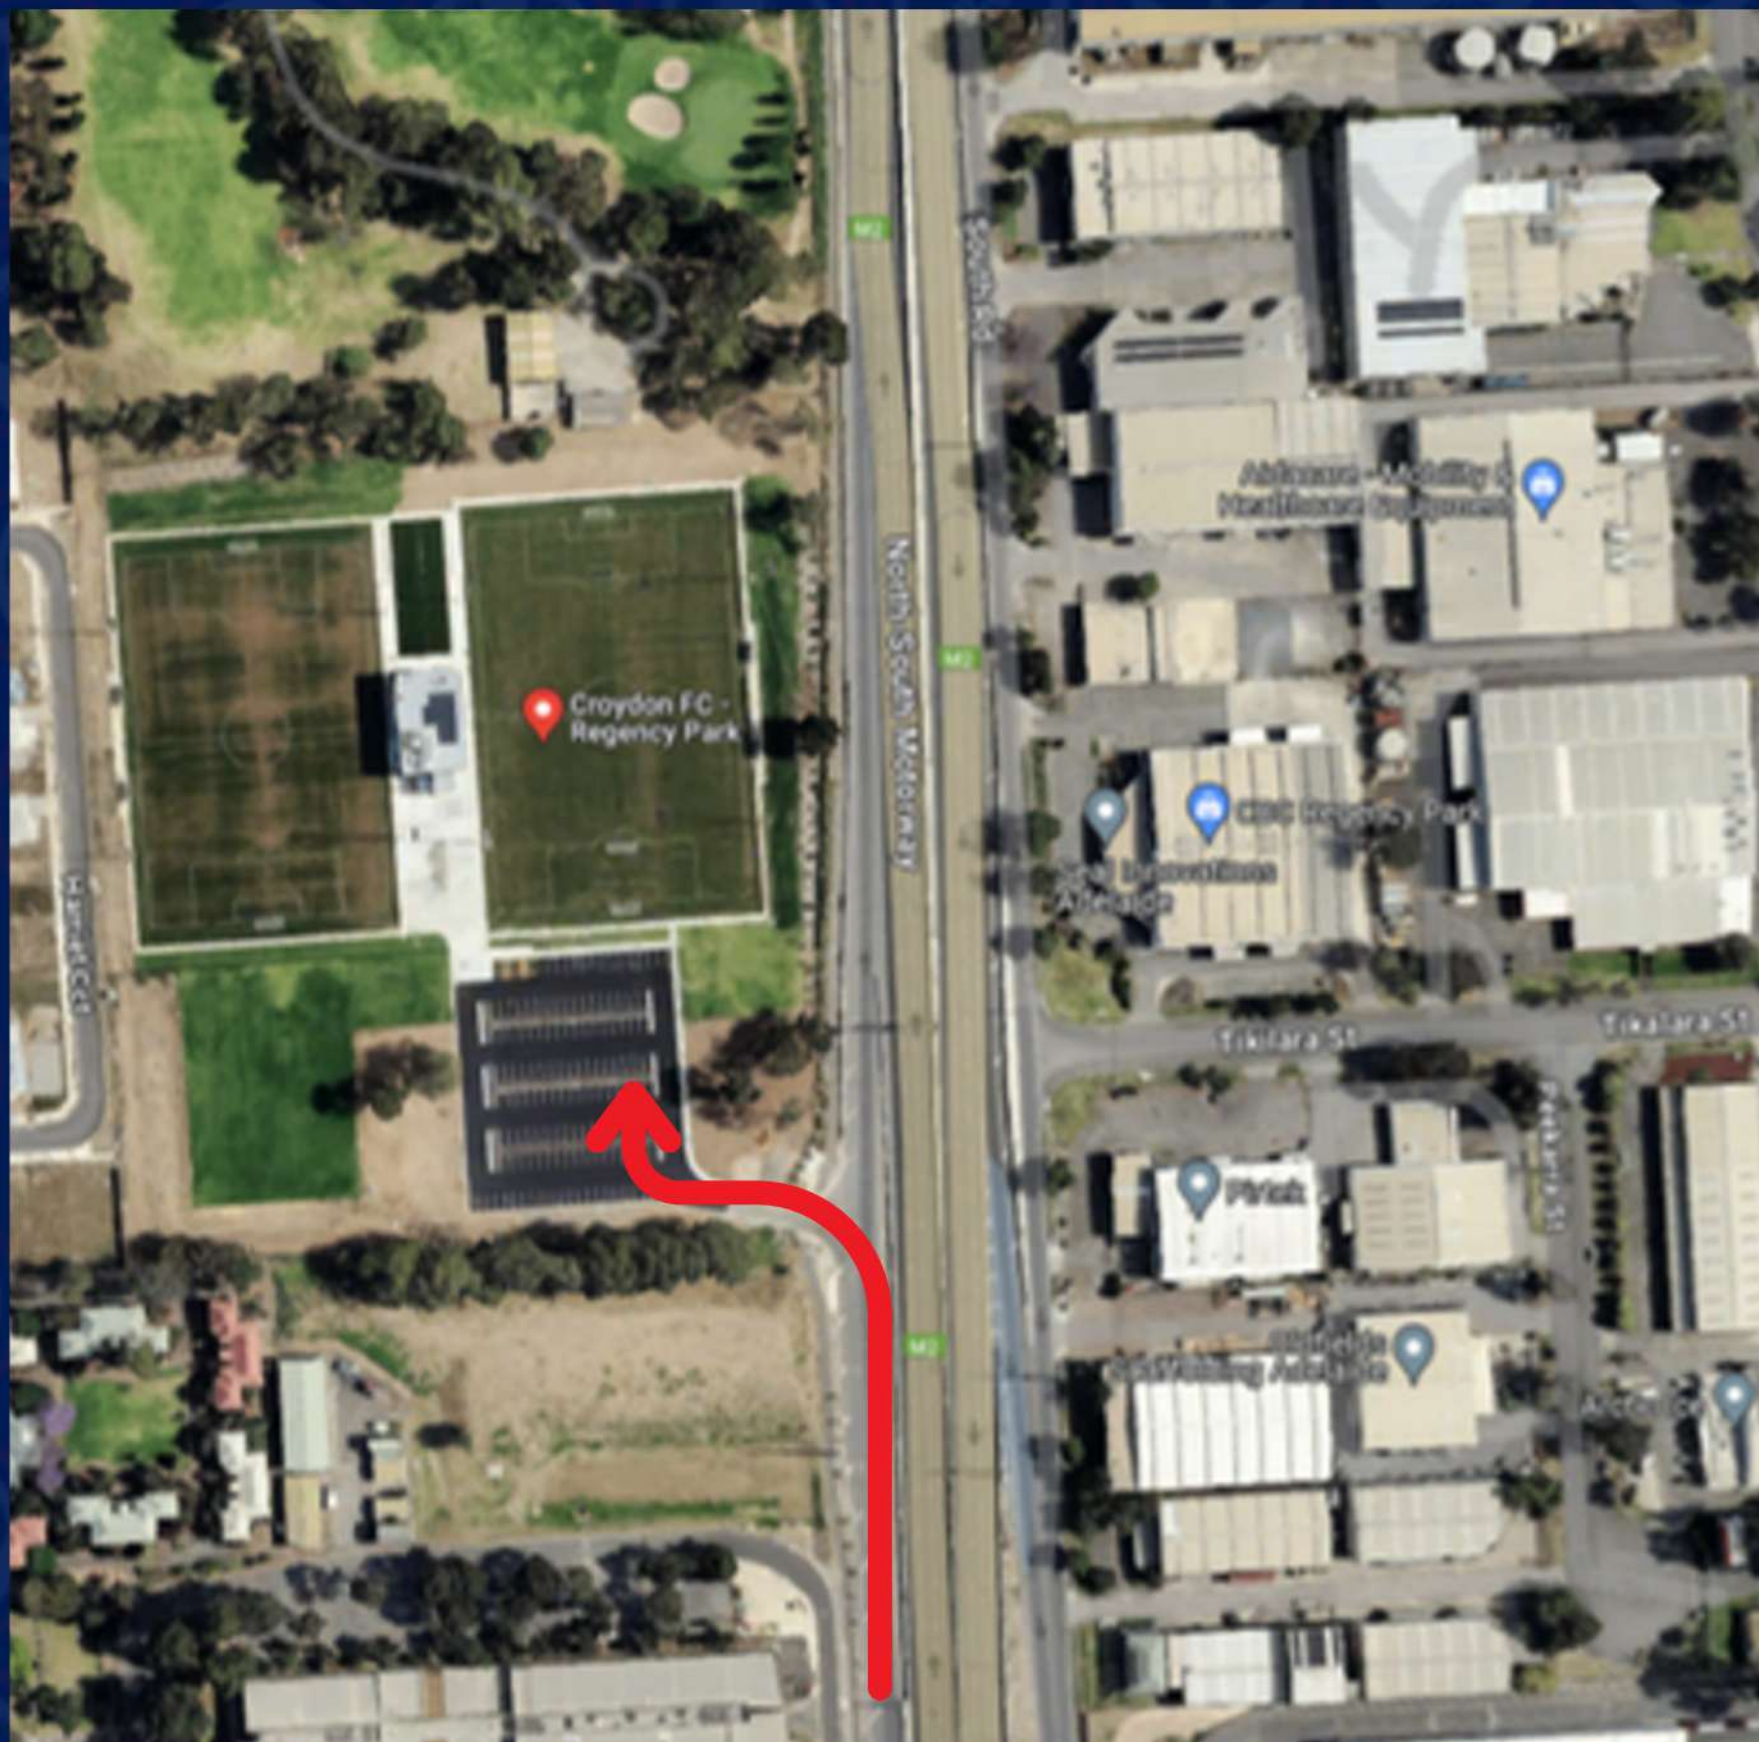

VENUE 1
CROYDON SOCCER CLUB

483 South Road,
Regency Park SA 5010

Enter Carpark via South Road,
prior to Motorway On Ramp

VENUE 1
CROYDON SOCCER CLUB

VENUE 2
SERVICEFM STADIUM (FOOTBALL SA)

Cnr Matildas Drive & Briens Road, Gepps
Cross SA 5094

Enter via Matildas Dr off Briens Rd

VENUE 2

SERVICEFM STADIUM (FOOTBALL SA) - ARTIFICIAL PITCHES

VENUE 3 ADELAIDE CITY PARK (OAKDEN)

Crn Fosters Rd & Hilltop Dr,
Oakden SA 5086

Enter Carpark via Hilltop Drive

VENUE 4 JACK SMITH PARK (BIRKALLA)

Morphett Rd, Novar Gardens SA 5040

Enter Carpark via Morphett Rd from
Anzac Hwy or Saratoga Dr

VENUE 5
O'SULLIVAN BEACH (SA PANTHERS)
Galloway Rd O'Sullivan Beach SA 5166
Enter via Marine Dr from Galloway Rd

**VENUE 12
CUMBERLAND
UNITED FOOTBALL
CLUB**

TRAVELING SOUTH
ON SOUTH ROAD,
TURN LEFT ONTO
ALBERT STREET
THEN TURN LEFT
ONTO EDITH STREET

SPORTS ASSOCIATION

for Adelaide Schools

**For further fixture
details, visit our website**