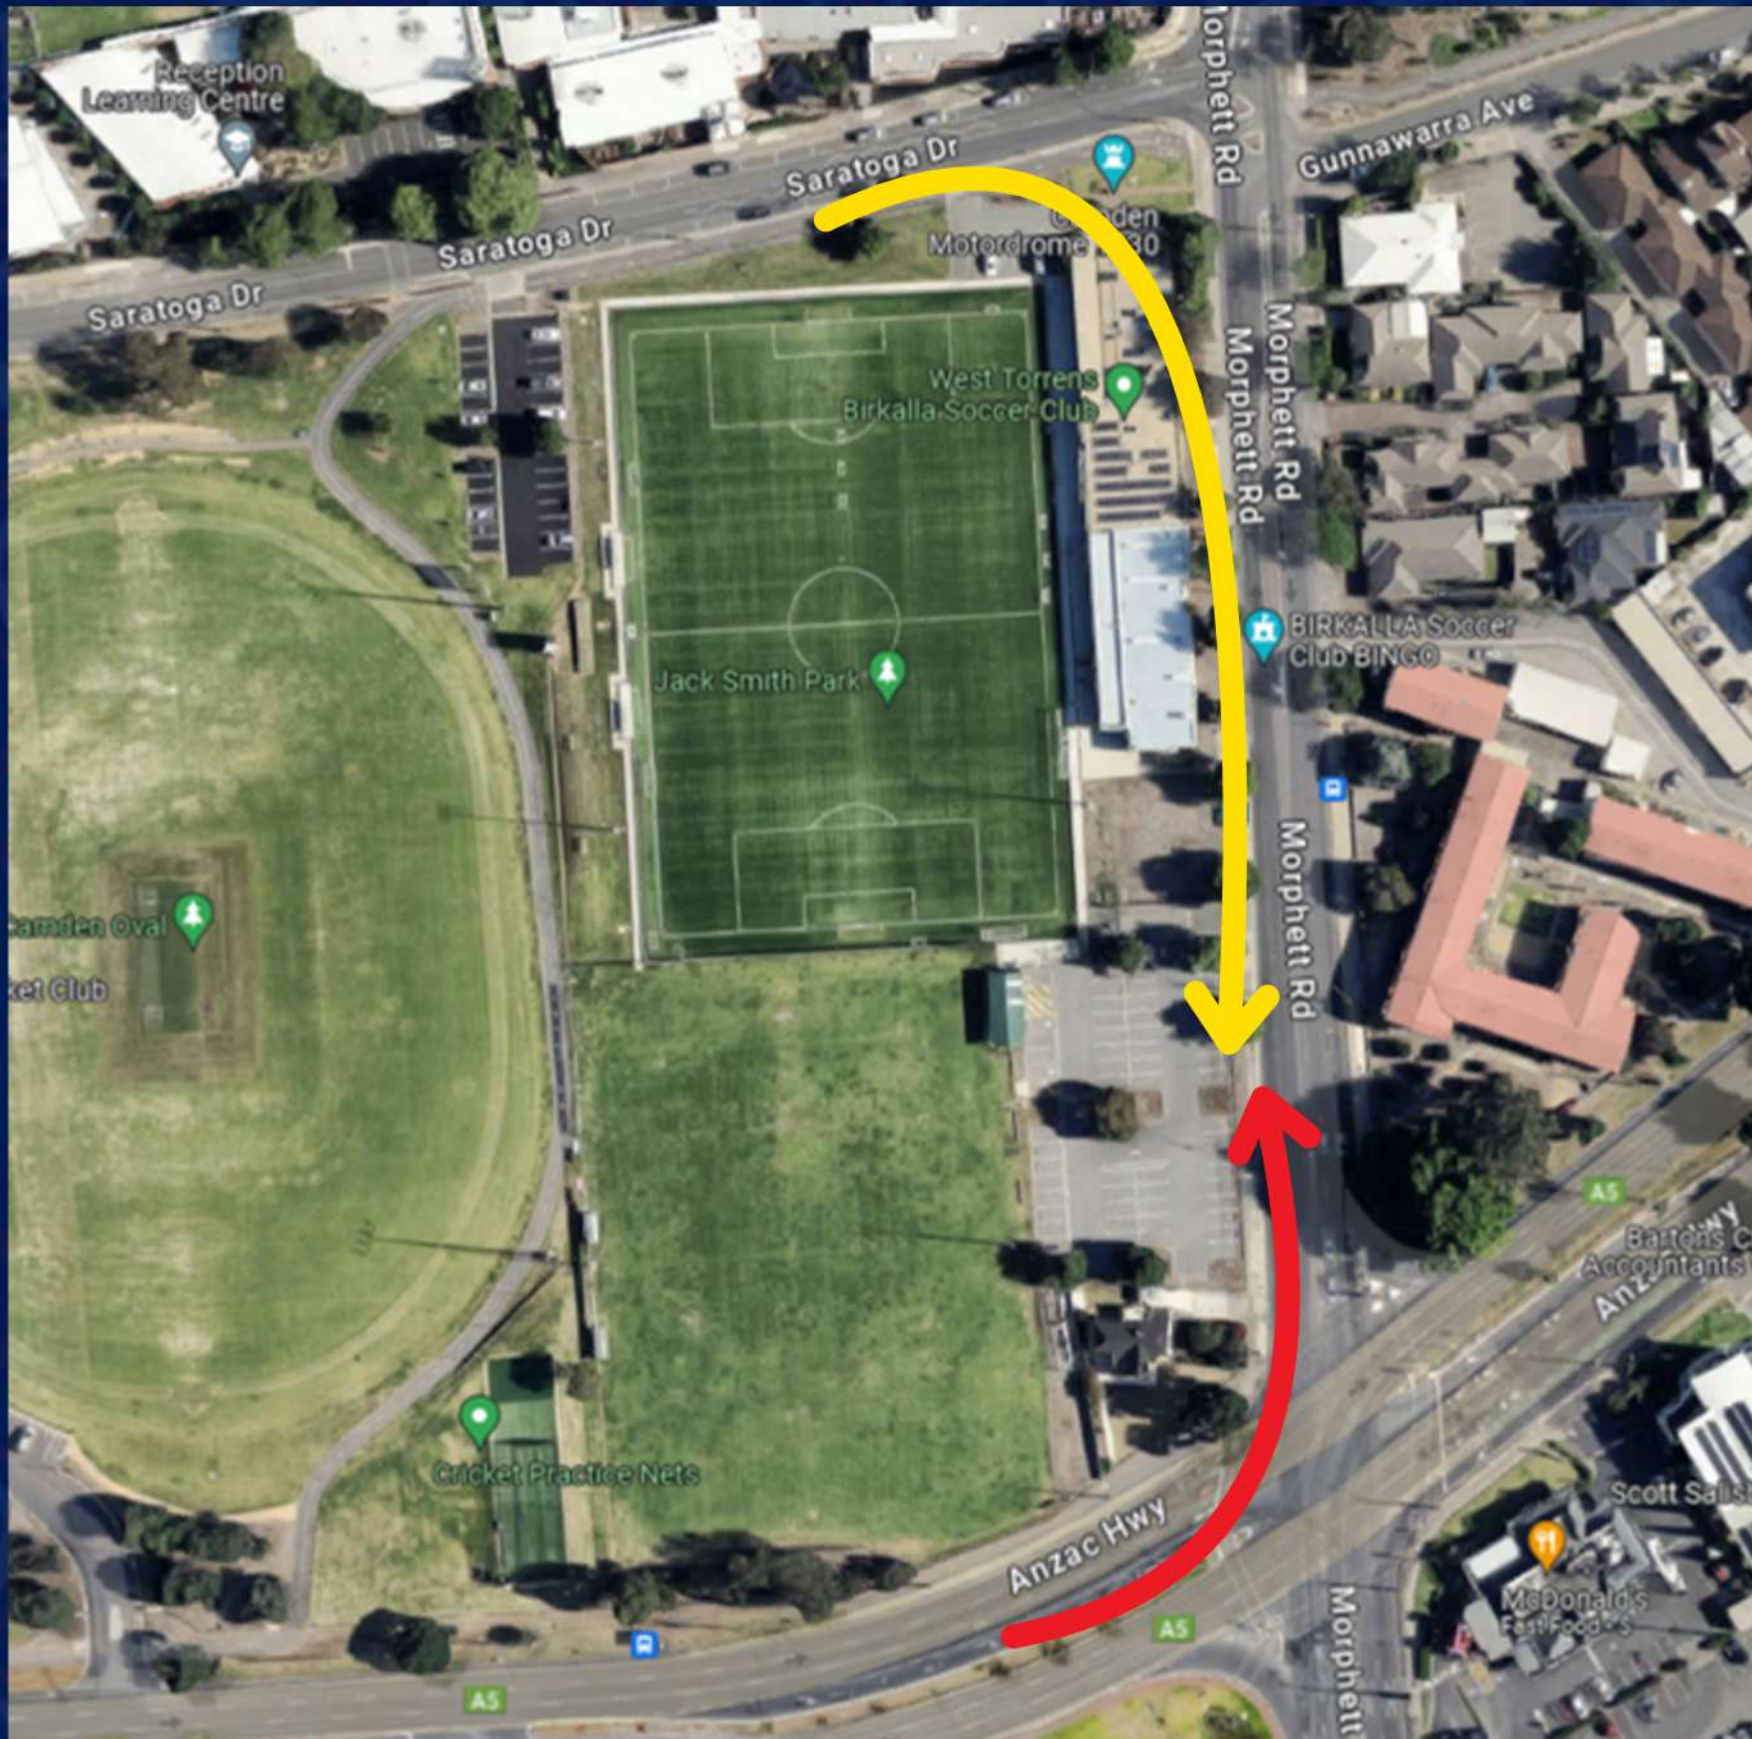

Enter via Matildas Dr off Briens Rd

VENUE 2

SERVICEFM STADIUM (FOOTBALL SA) - ARTIFICIAL PITCHES

VENUE 3 ADELAIDE CITY PARK (OAKDEN)

Crn Fosters Rd & Hilltop Dr,
Oakden SA 5086

Enter Carpark via Hilltop Drive

VENUE 4 JACK SMITH PARK (BIRKALLA)

Morphett Rd, Novar Gardens SA 5040

Enter Carpark via Morphett Rd from
Anzac Hwy or Saratoga Dr

VENUE 5
O'SULLIVAN BEACH (SA PANTHERS)
Galloway Rd O'Sullivan Beach SA 5166
Enter via Marine Dr from Galloway Rd