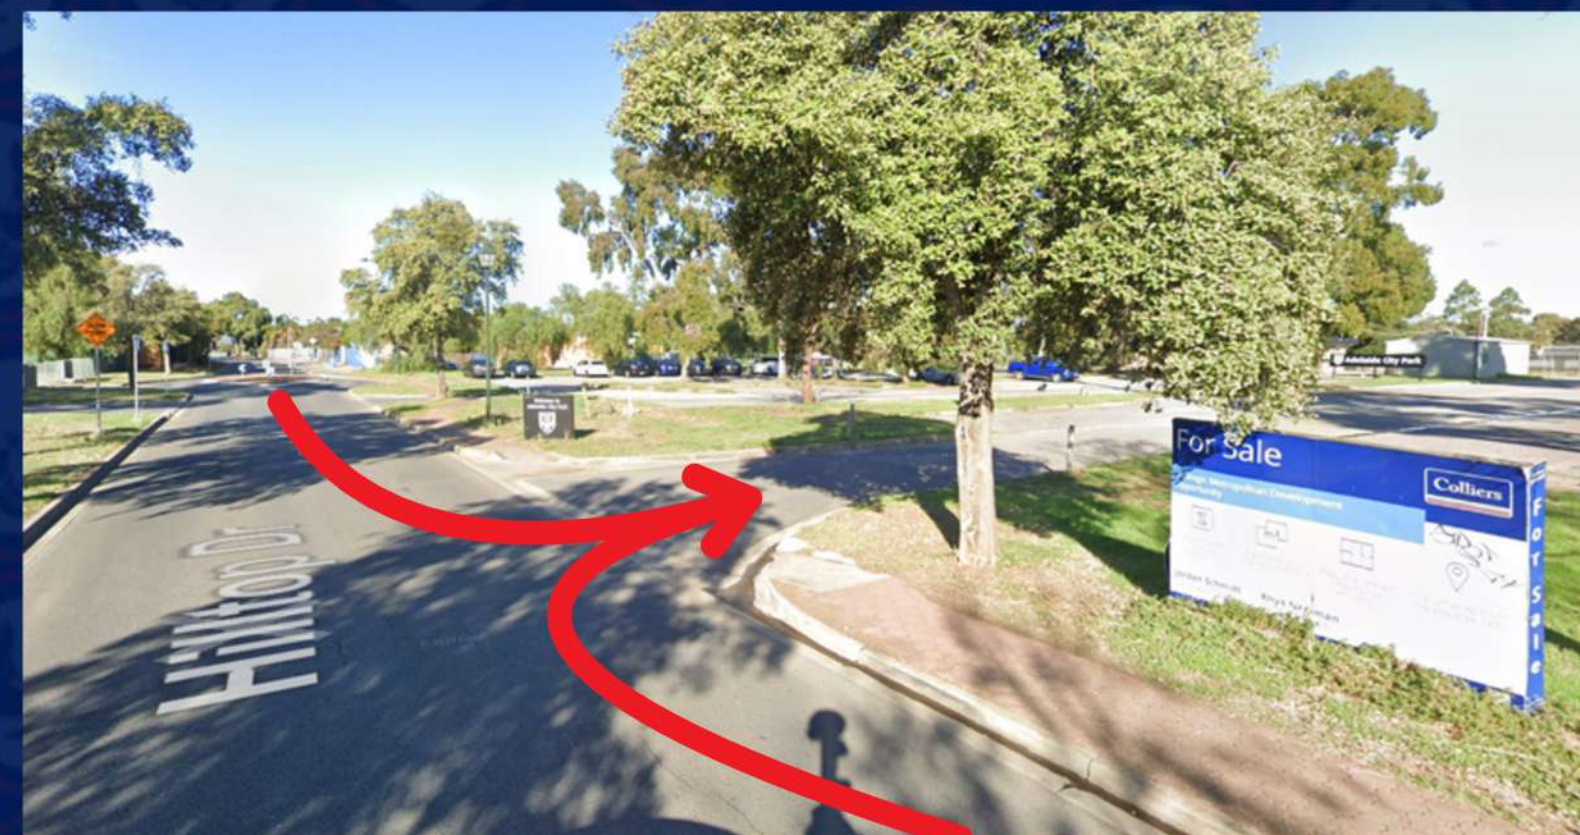

VENUE 1
CROYDON SOCCER CLUB

483 South Road,
Regency Park SA 5010

Enter Carpark via South Road,
prior to Motorway On Ramp

VENUE 1
CROYDON SOCCER CLUB

VENUE 2
SERVICEFM STADIUM (FOOTBALL SA)

Cnr Matildas Drive & Briens Road, Gepps
Cross SA 5094

Enter via Matildas Dr off Briens Rd

VENUE 2

SERVICEFM STADIUM (FOOTBALL SA) - ARTIFICIAL PITCHES

VENUE 3 ADELAIDE CITY PARK (OAKDEN)

Crn Fosters Rd & Hilltop Dr,
Oakden SA 5086

Enter Carpark via Hilltop Drive

VENUE 4 JACK SMITH PARK (BIRKALLA)

Morphett Rd, Novar Gardens SA 5040

Enter Carpark via Morphett Rd from
Anzac Hwy or Saratoga Dr

VENUE 5
O'SULLIVAN BEACH (SA PANTHERS)
Galloway Rd O'Sullivan Beach SA 5166
Enter via Marine Dr from Galloway Rd

**VENUE 12
CUMBERLAND
UNITED FOOTBALL
CLUB**

TRAVELING SOUTH
ON SOUTH ROAD,
TURN LEFT ONTO
ALBERT STREET
THEN TURN LEFT
ONTO EDITH STREET

SPORTS ASSOCIATION

for Adelaide Schools

**For further fixture
details, visit our website**