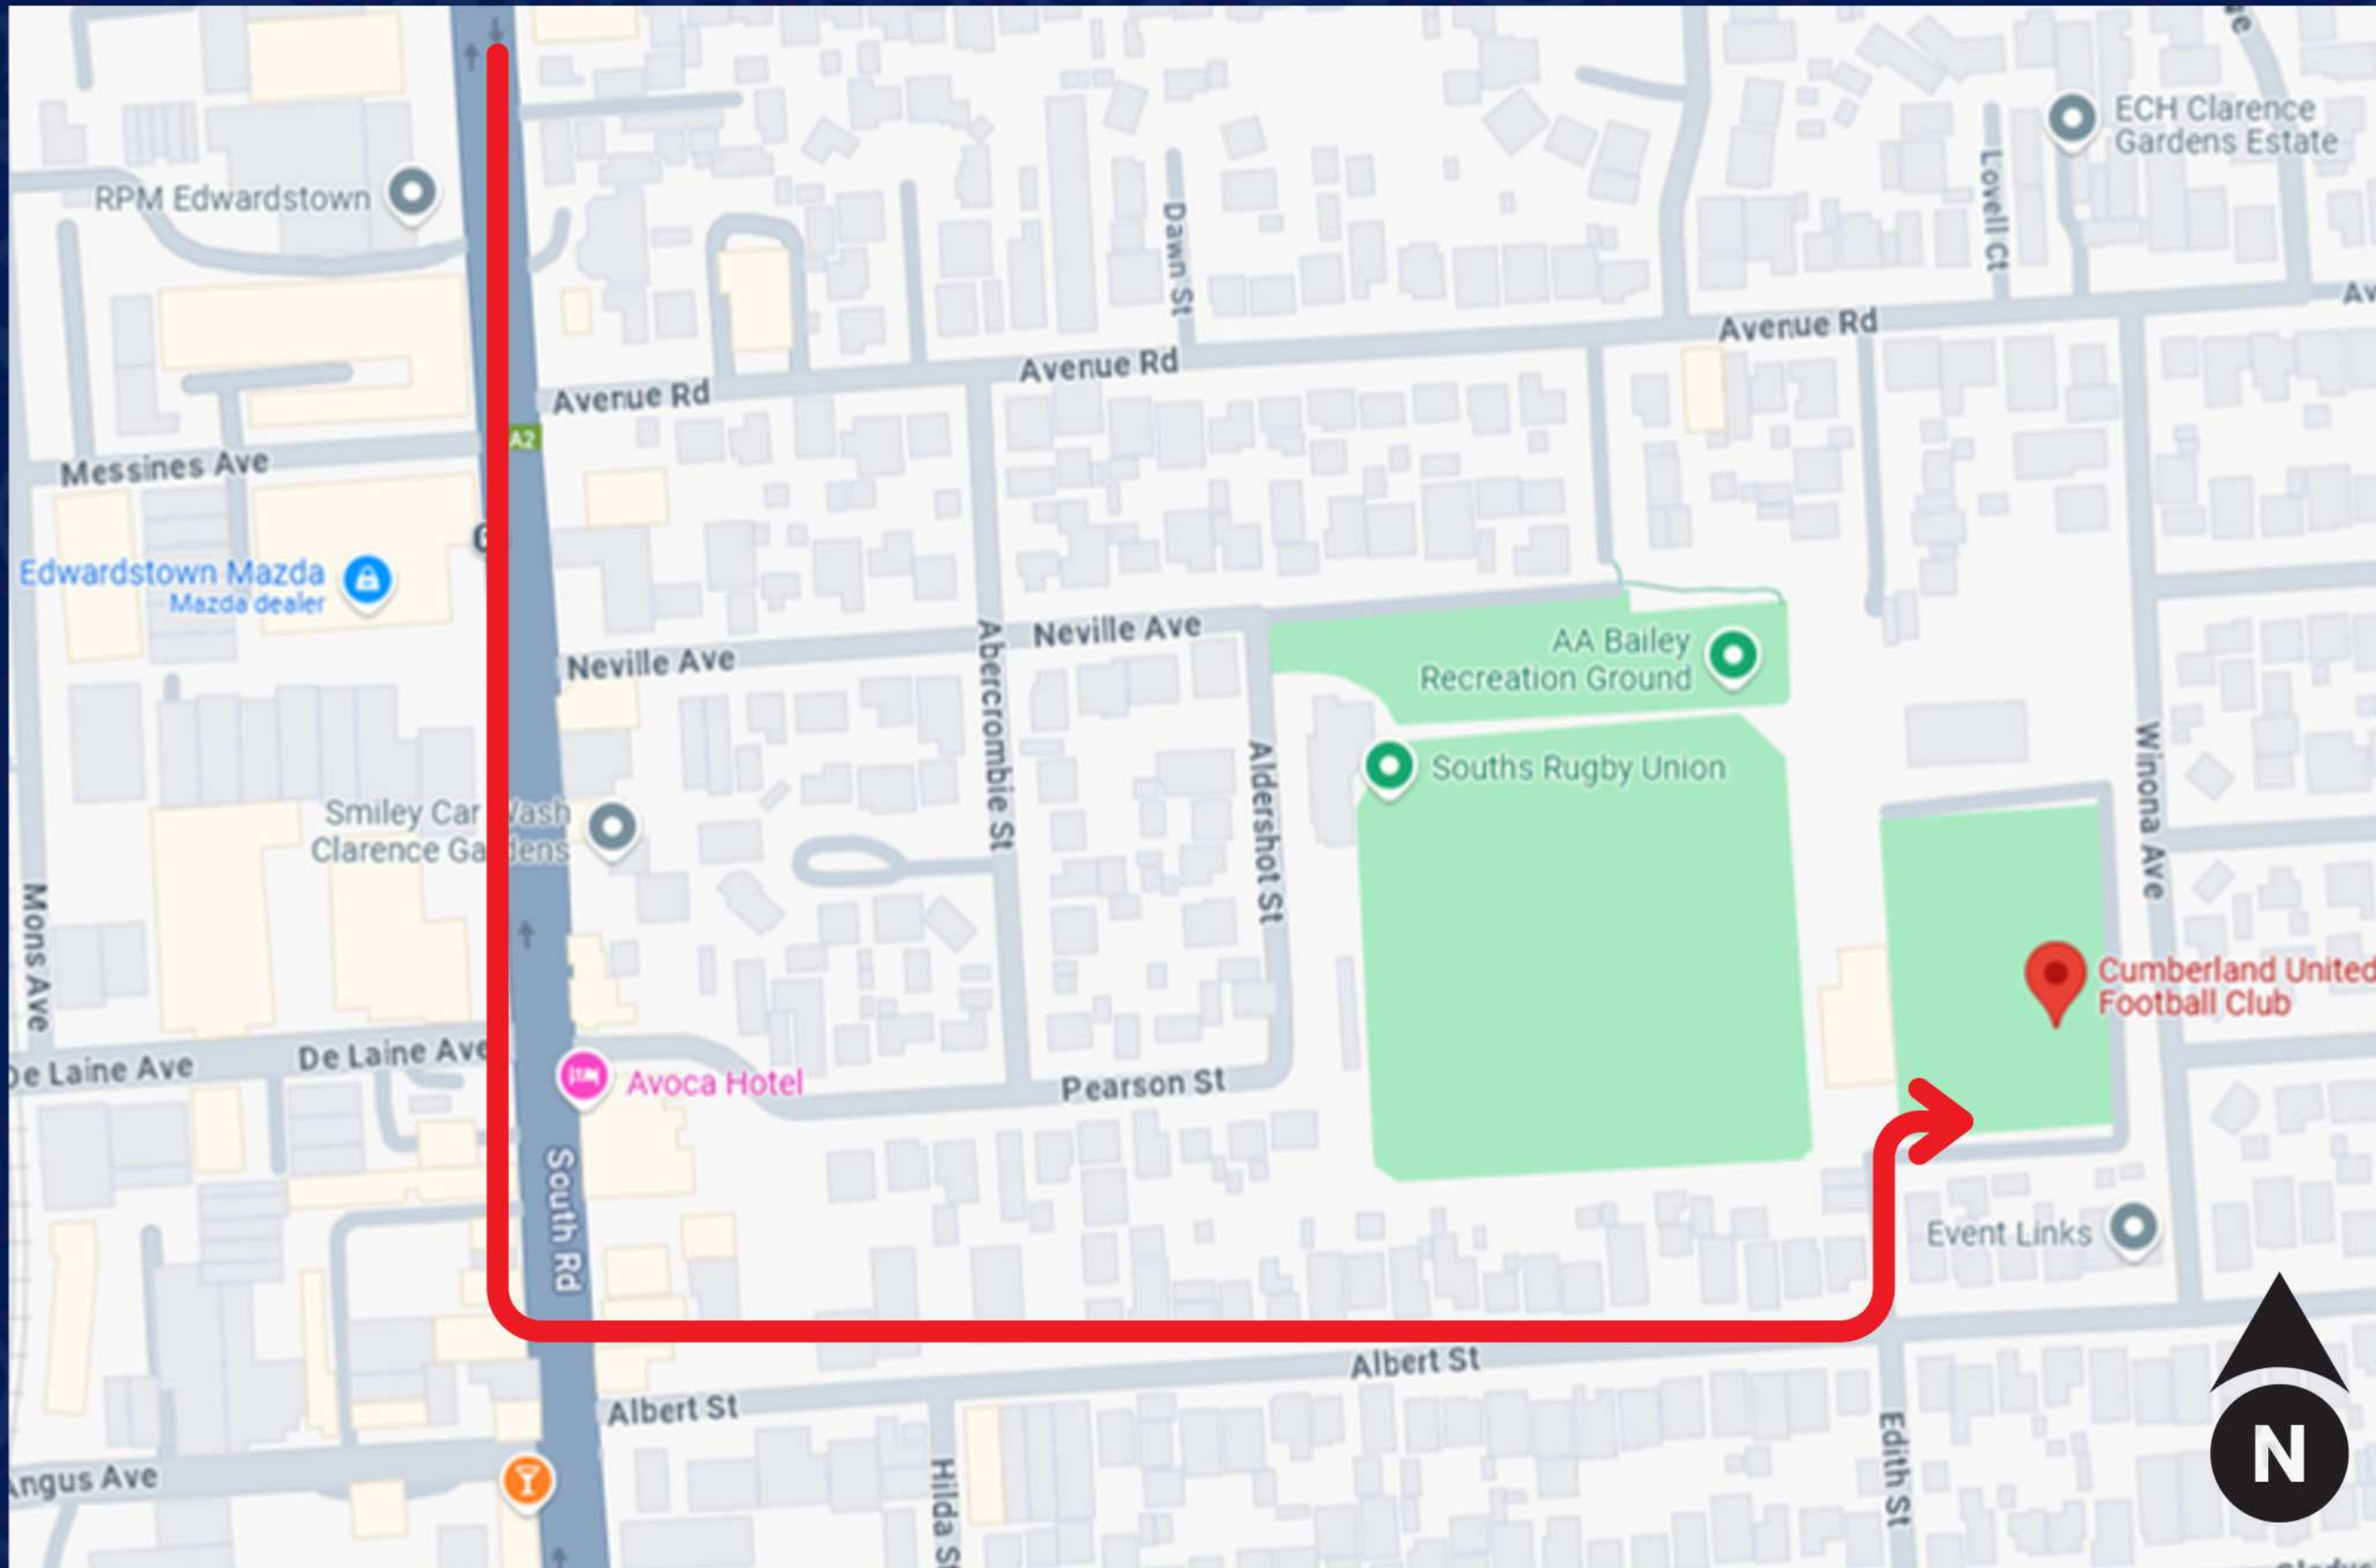

**VENUE 12
CUMBERLAND
UNITED FOOTBALL
CLUB**

TRAVELING SOUTH
ON SOUTH ROAD,
TURN LEFT ONTO
ALBERT STREET
THEN TURN LEFT
ONTO EDITH STREET

SPORTS ASSOCIATION

for Adelaide Schools

**For further fixture
details, visit our website**