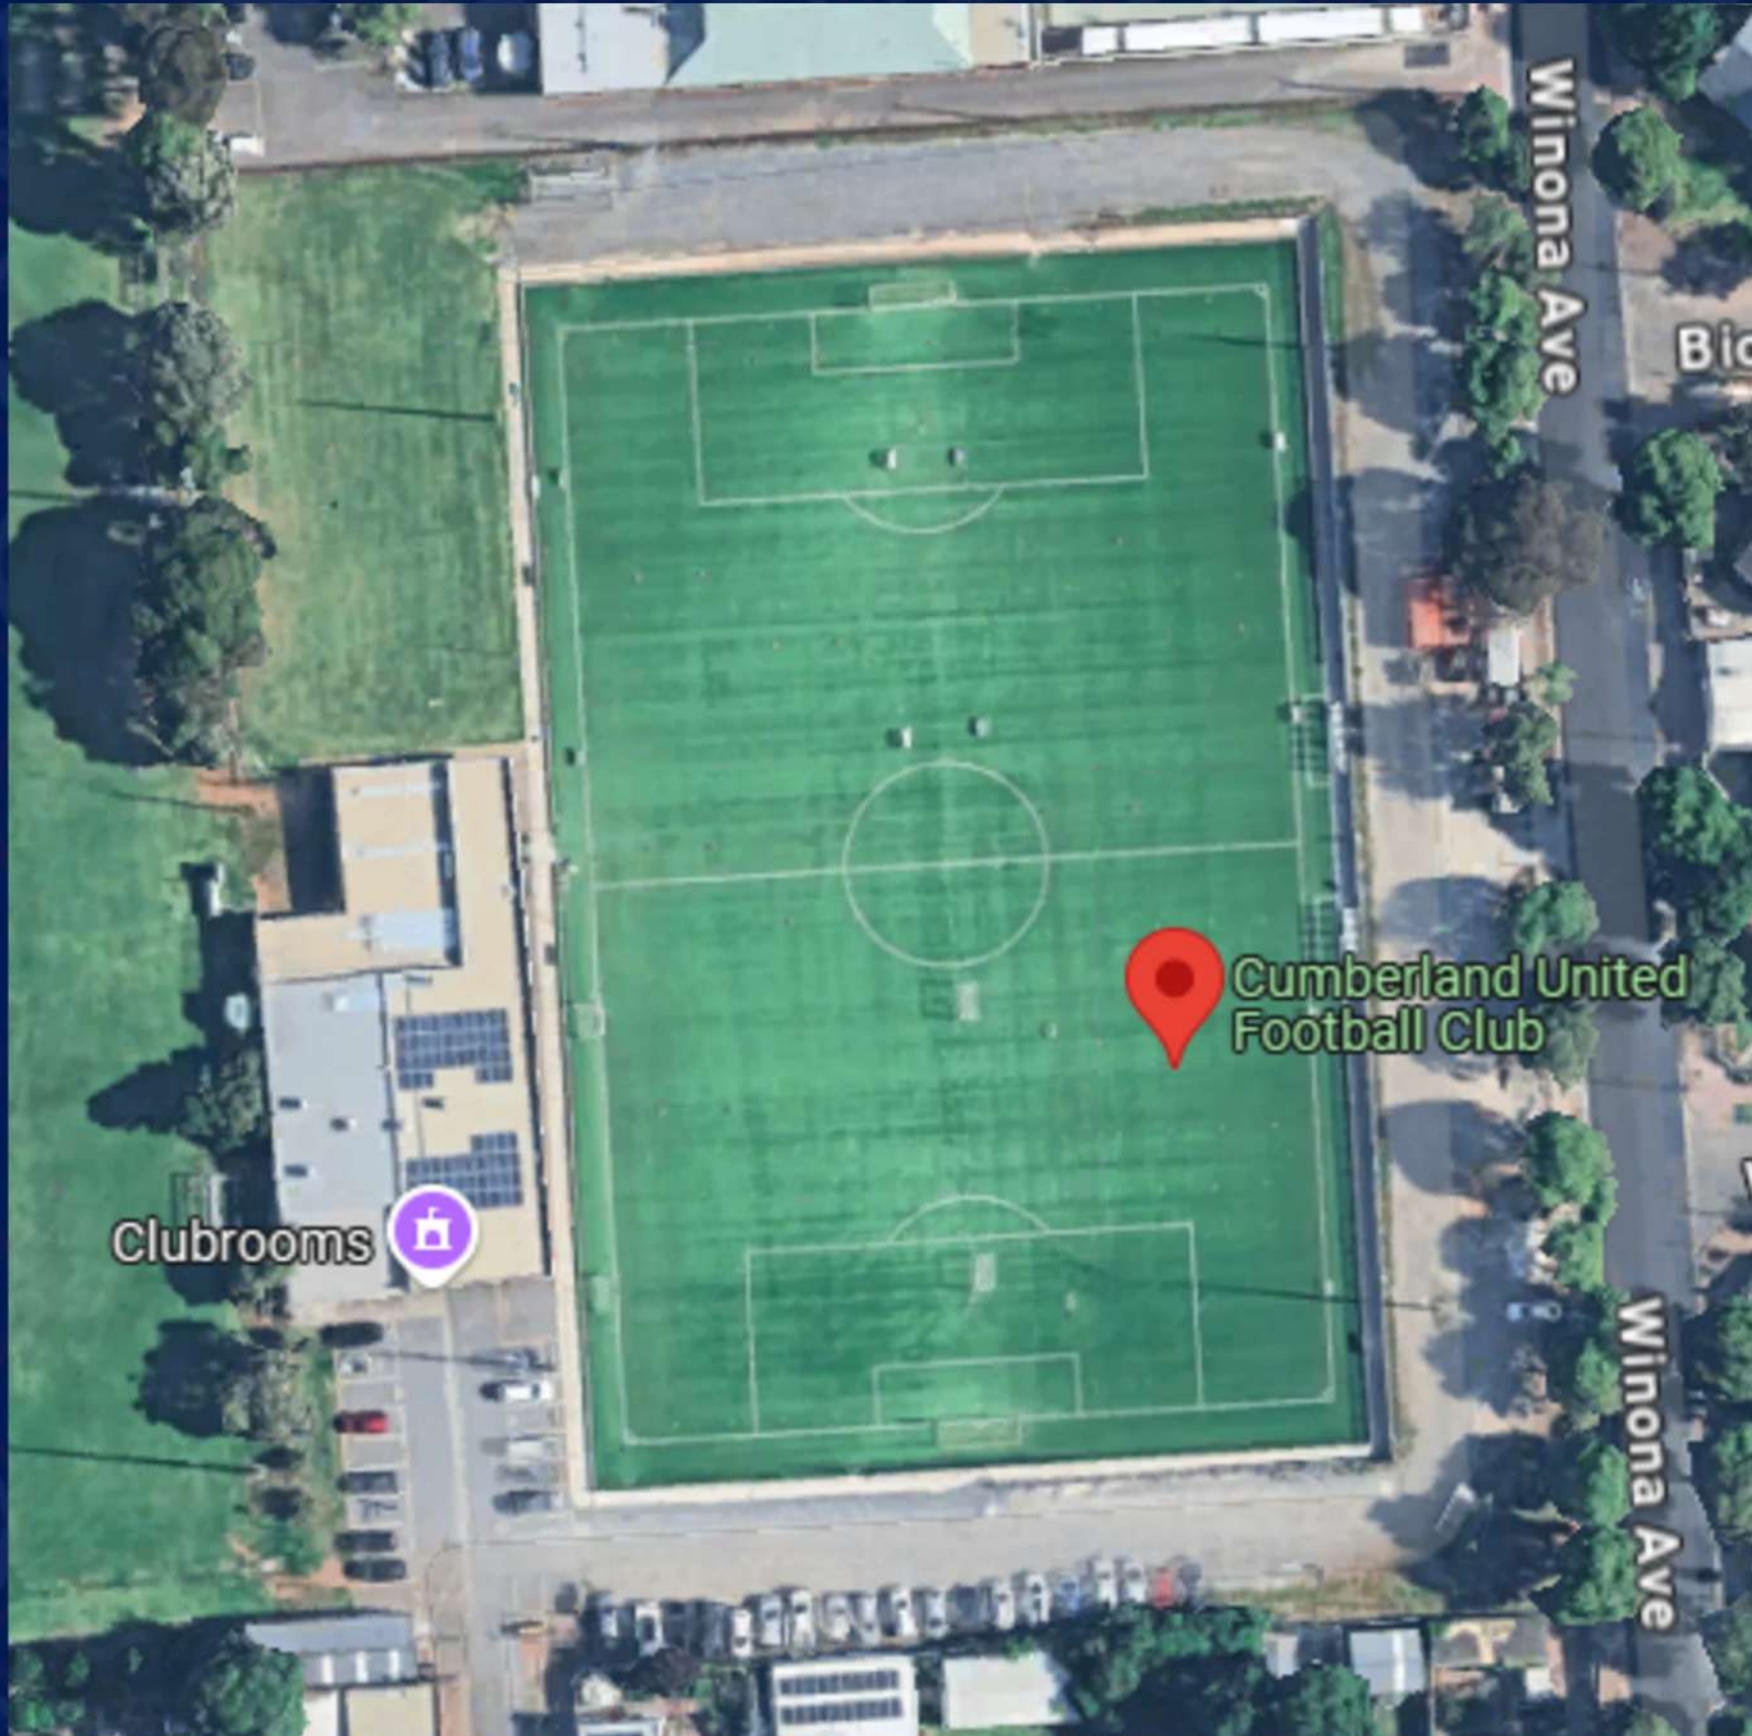

VENUE 12
CUMBERLAND UNITED FOOTBALL CLUB

CAR PARK ENTRY VIA EDITH STREET

Edith St, Clarence Gardens SA 5039