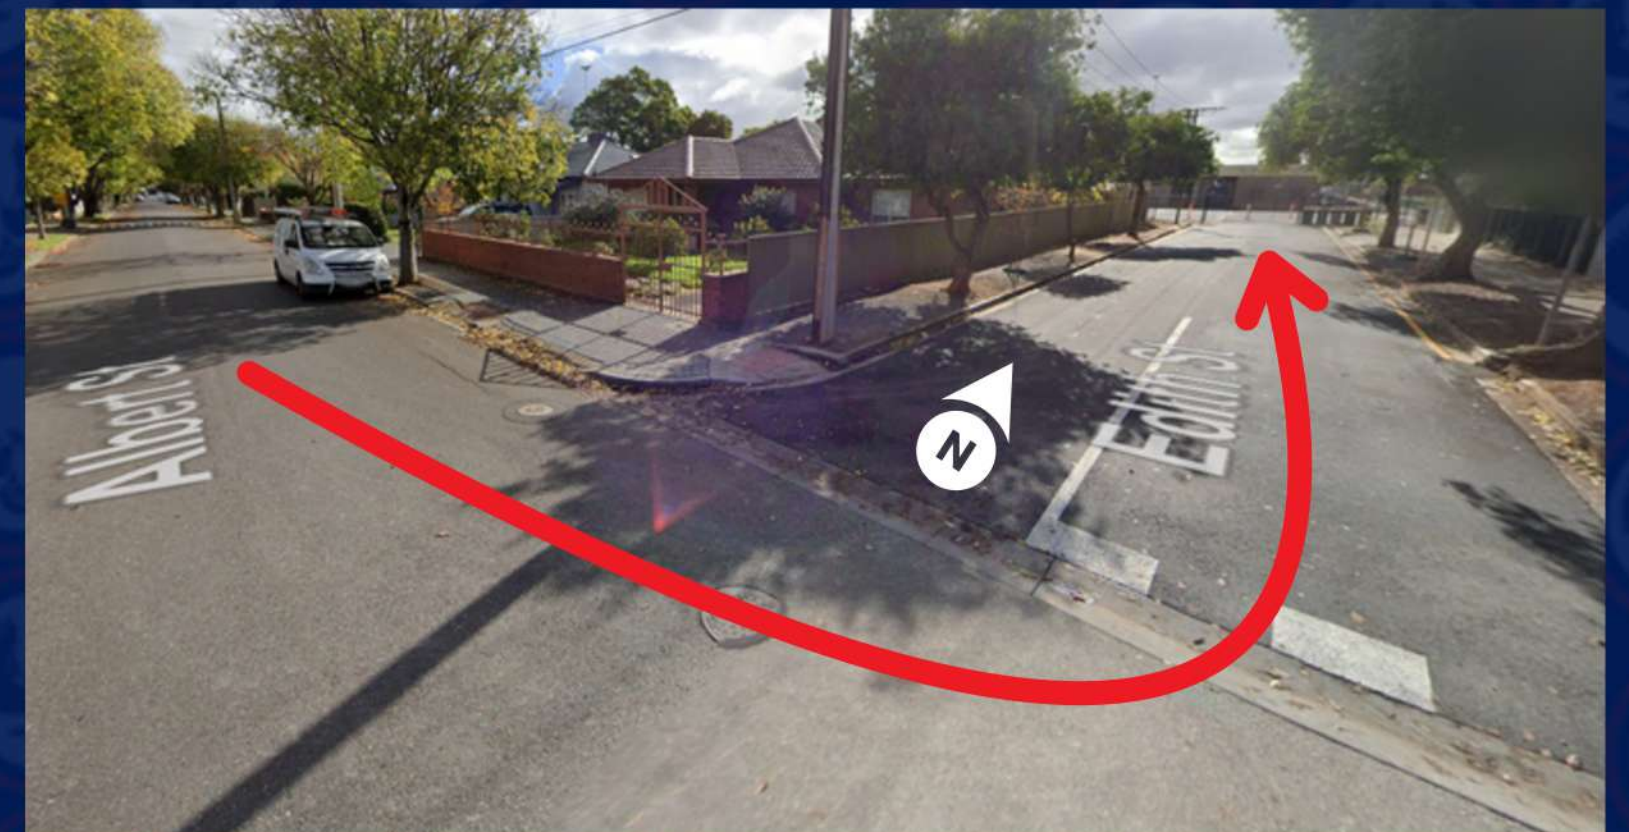

(KARINYA RESERVE)

Northcote Rd &, Shepherds Hill Rd
Eden Hills SA 5050

Entry is via Northcote Road.

VENUE 12
CUMBERLAND UNITED FOOTBALL CLUB

CAR PARK ENTRY VIA EDITH STREET

Edith St, Clarence Gardens SA 5039

**VENUE 12
CUMBERLAND
UNITED FOOTBALL
CLUB**

TRAVELING SOUTH
ON SOUTH ROAD,
TURN LEFT ONTO
ALBERT STREET
THEN TURN LEFT
ONTO EDITH STREET

SPORTS ASSOCIATION

for Adelaide Schools

**For further fixture
details, visit our website**