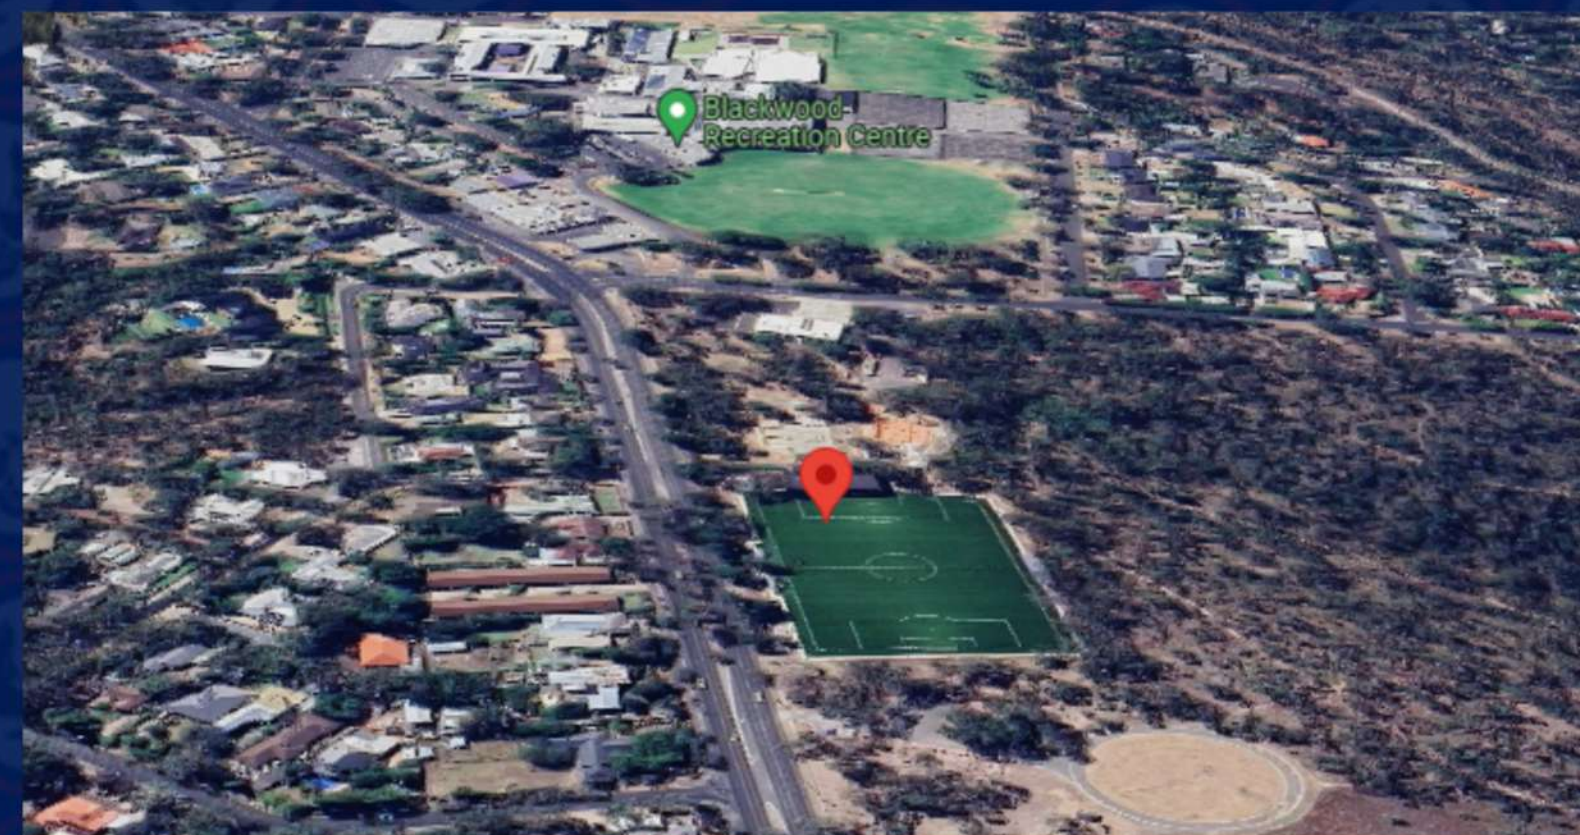

VENUE 11
STURT LIONS FOOTBALL CLUB

(KARINYA RESERVE)

Northcote Rd &, Shepherds Hill Rd
Eden Hills SA 5050

Entry is via Northcote Road.