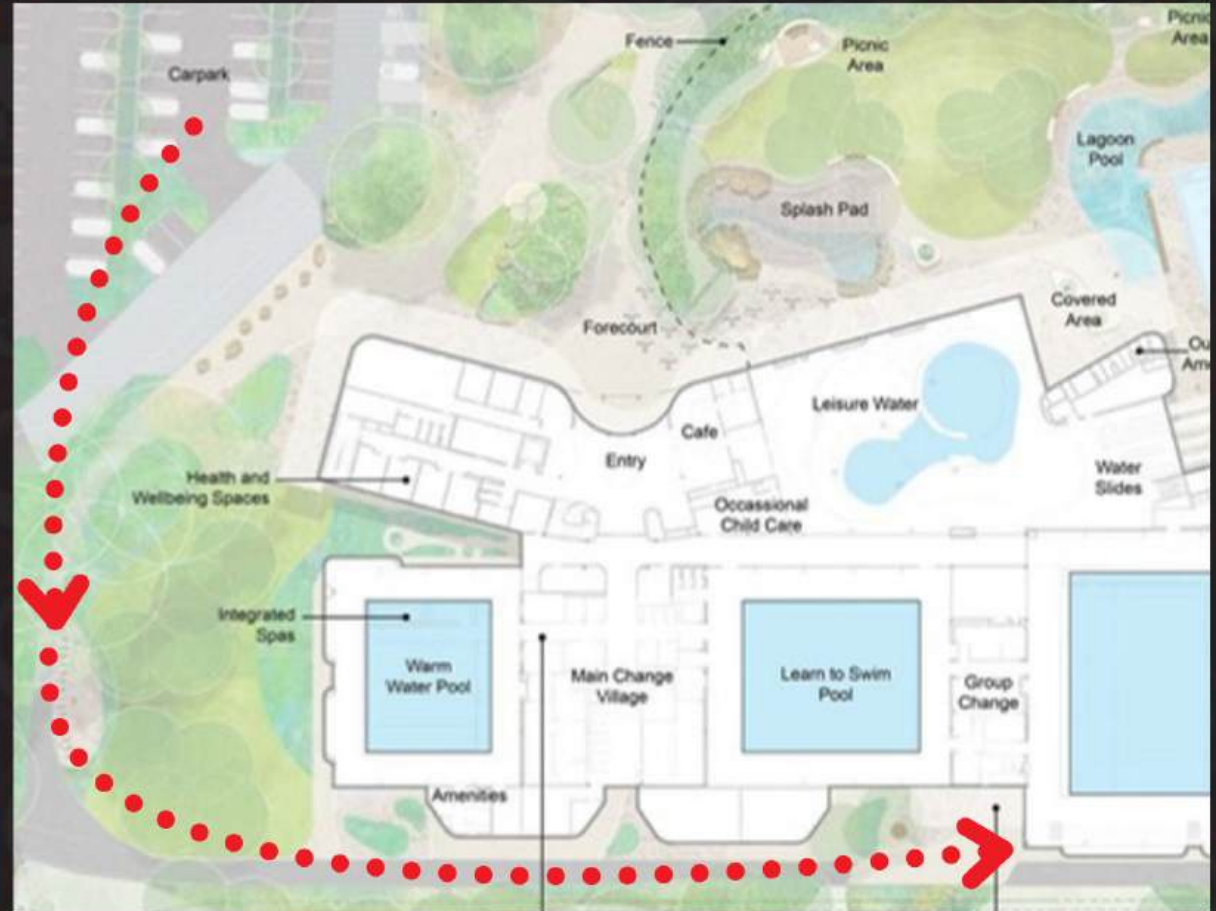

ENTRY REFERENCE IMAGES