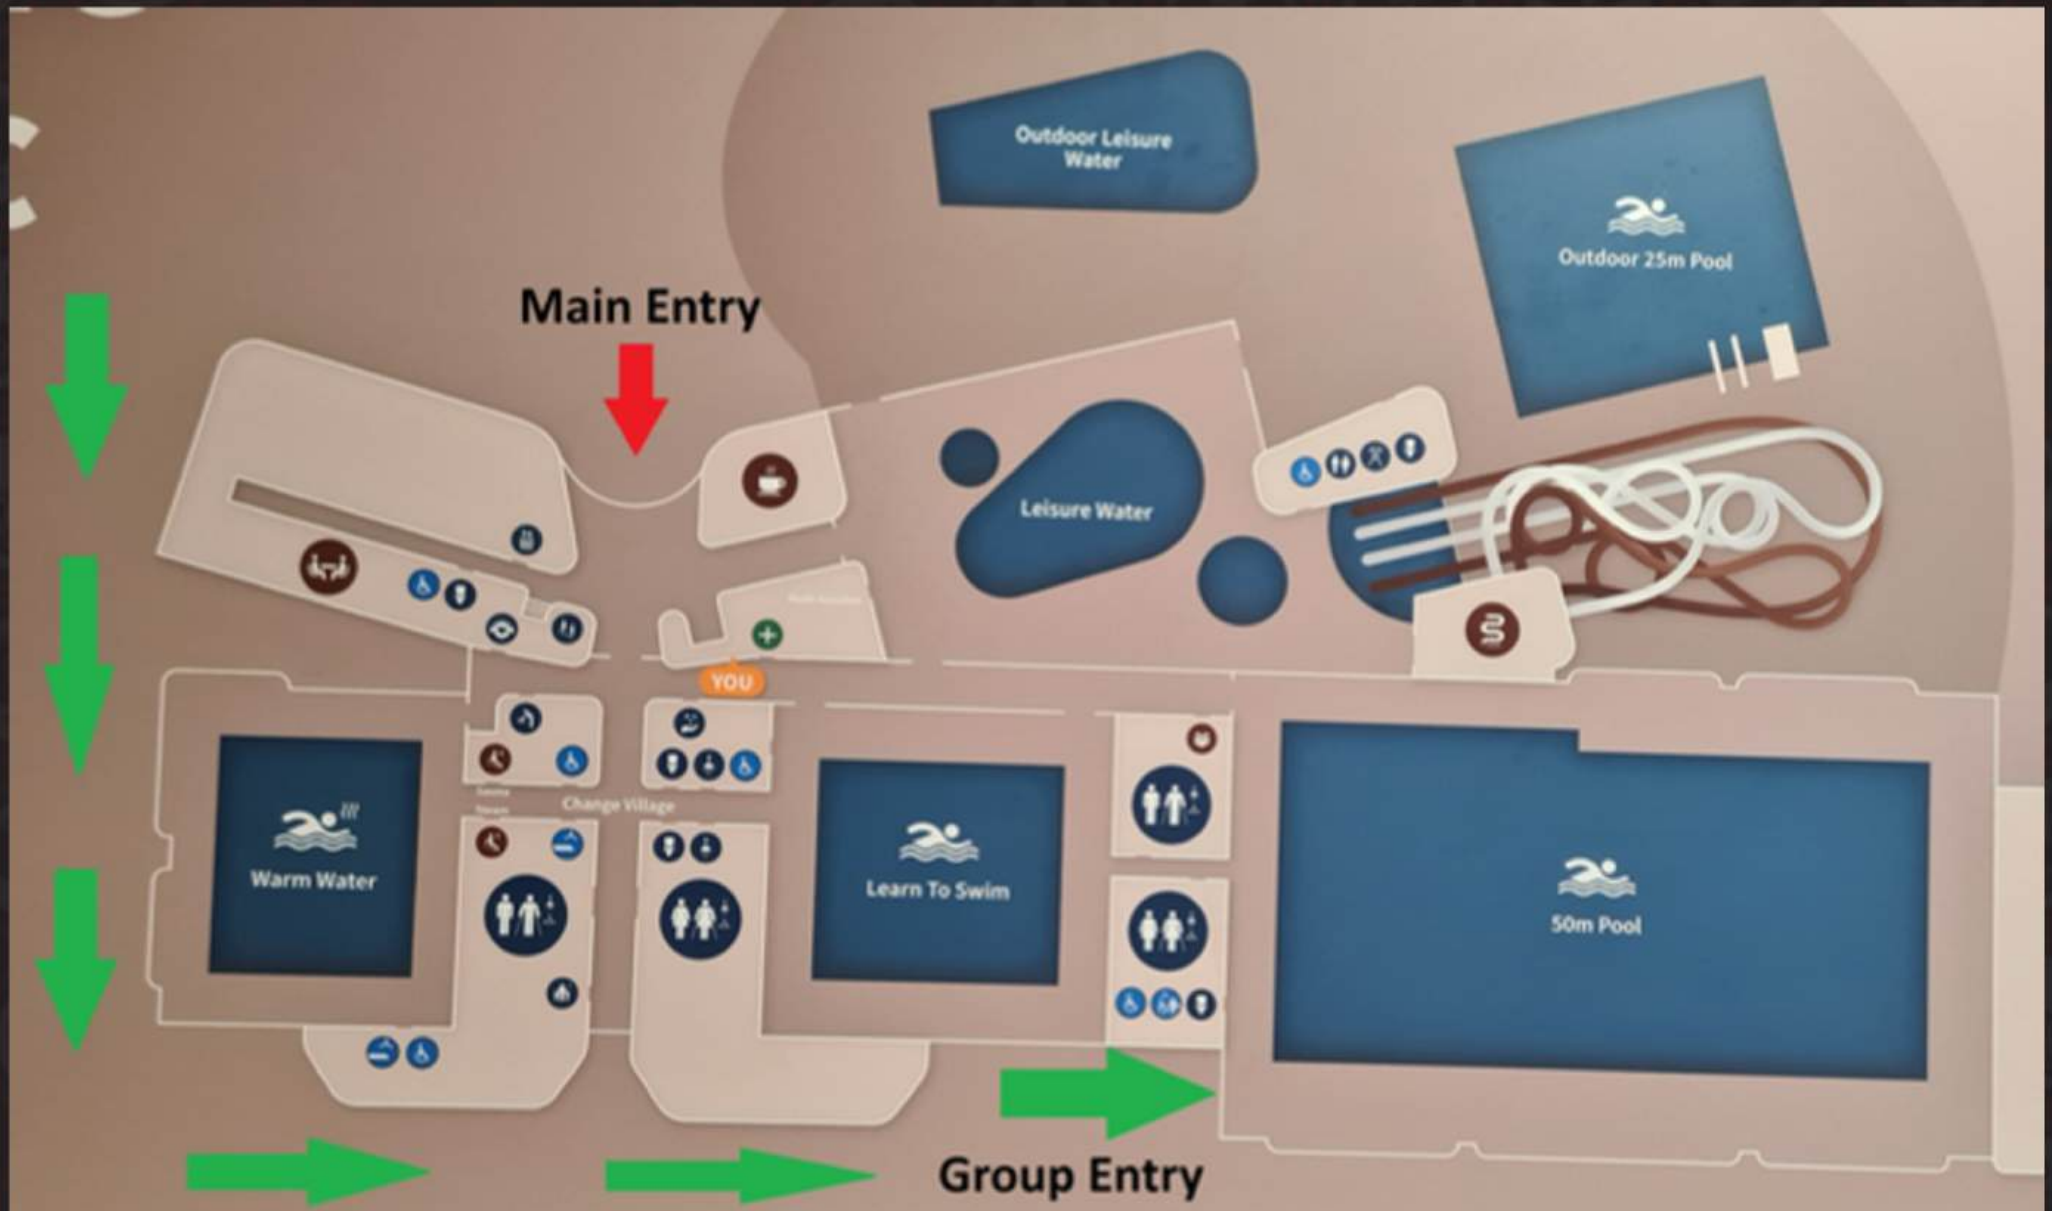

DOCUMENT UPDATES

As of February 10th 2026, a new entry point has been established for students at the Adelaide Aquatic Centre. Upon arrival, students are required to proceed to their designated entrance outlined in this document.

The stands are available for teams to wait prior to playing. When teams are ready to enter the pool, they should assemble in the area that is located behind the goals.

 **MAIN CENTRE MAP** | *Map Credit: Government of South Australia*

HOW TO ENTER THE AQUATIC CENTRE

PLEASE FOLLOW THIS SPECIFIC ROUTE TO ENTER THE AQUATIC CENTRE

- Enter the Car Park via Jeffcott Road
- When heading towards the Aquatic Centre, *INSTEAD OF ENTERING THE MAIN FOYER*, please follow the path to the right, as pictured above.
- Enter via the **dark-framed glass double doors** labeled "Group Entry", as pictured to the left

ALL PARTICIPANTS, OFFICIALS, AND SPECTATORS ARE EXPECTED TO UPHOLD THE FOLLOWING STANDARDS TO ENSURE A POSITIVE ENVIRONMENT FOR ALL.

Respect the Facility: Visitors must treat all shared areas, equipment, and surfaces with the utmost care. Ensure that all spaces are left in the condition they were found.