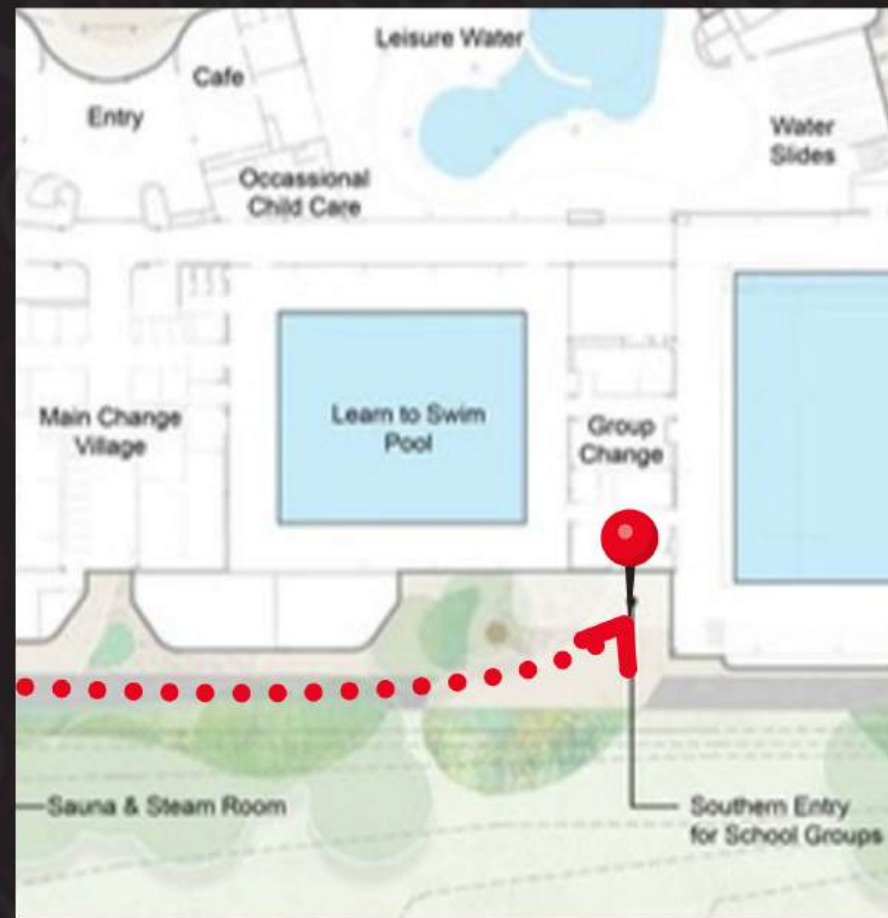

ENTRY REFERENCE IMAGES